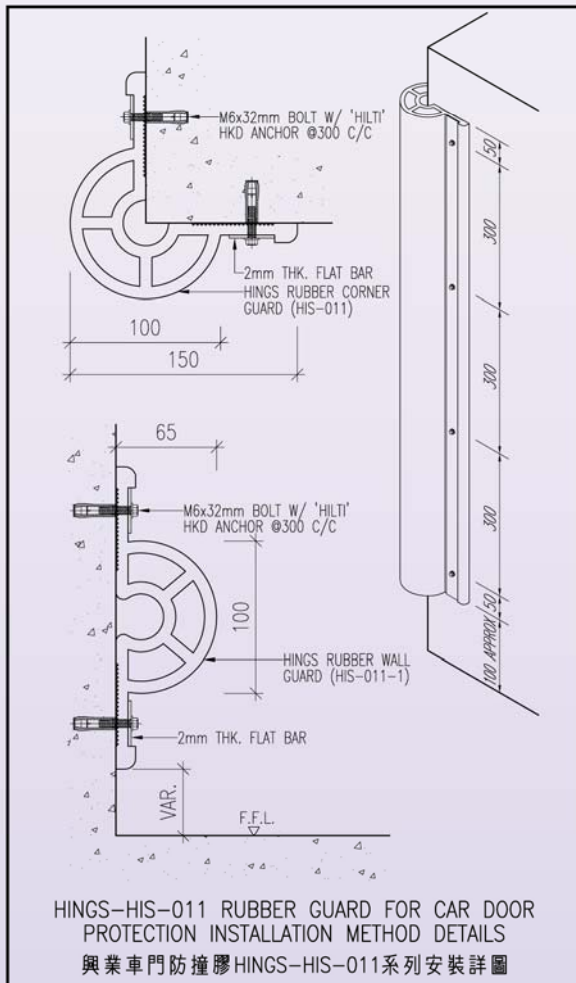

HINGS[®] Car Door Protection Series...

Road & Carpark Safety Systems

...The best way to protect your car door

Model : HINGS-HIS-011

Rubber : Santoprene rubber
Profile : Semi-circular & multi-hollow
Length : 1000mm / Any Length
Color : Black / Yellow
Fixing : M6 x 50mm Screw & plug
450 c/c each side.