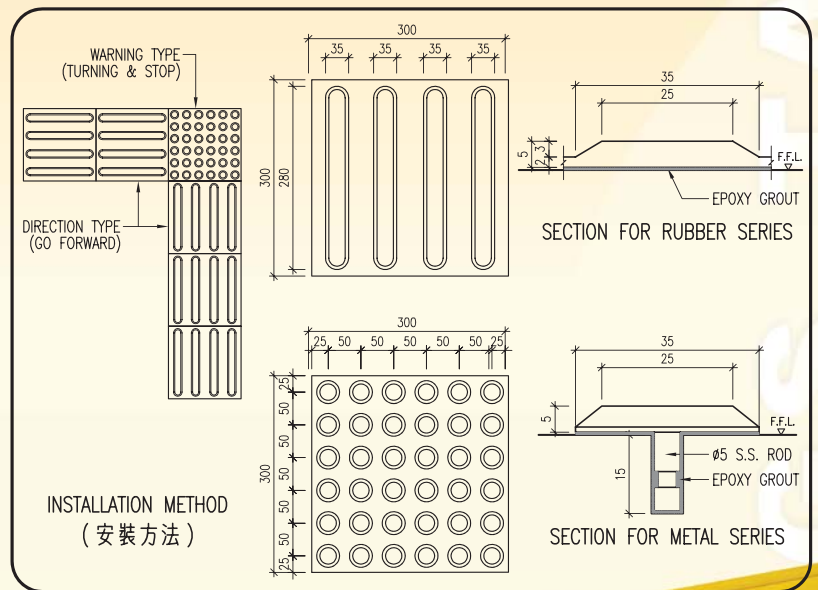

興業生產之合規格盲人引路貼優點良多，易於安裝及更換，已大量使用在各類私人物業及公共場所上。

Hings manufacturing not just Rubber Tactiles but also fabricating metal and granite tactiles, please kindly contact with Hings if your company need such materials.

興業除大量生產橡膠盲人引路貼外，亦代客按圖加工任何款式及材料之引路點/條，包括不銹鋼、銅、鋁及雲石等，歡迎來電查詢。

Tactile Specialist

興業塑膠五金製品廠
HINGS PLASTIC & METAL PRODUCTS MFY.
(Member of Hings Group of companies)

香港九龍旺角新填地街 594 號興業樓 2 樓
Tel : (852) 2669 1939 Fax : (852) 2669 1792

www.hingsgroup.com

For further information, please contact Mr. Lin Fat Hing or purchase directly from our retail shop located at 592-594 Reclamation Street, Mongkok, Kln., H.K. 若有任何查詢，請聯絡連發興先生或親臨香港九龍旺角新填地街 592-594 號門市購買 ※ 國內客戶請聯絡連健霖先生 (0757) 2533 2788 ※

2/F., Hings Building, 594 Reclamation St., Mongkok, Kln., H.K.
E-mail : hingspmp@hings.hk
www.hings.hk

Hings Retail Shops : Wanchai • Mongkok • Macau • Guangzhou • Shunde