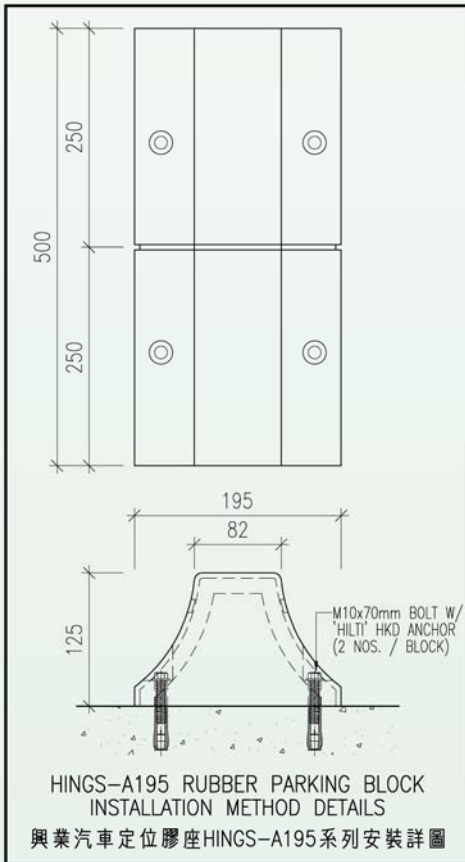

HINGS

Road & Carpark Safety Systems

Wheel Stopper..... A solution to easy parking

Model : HINGS-HRE-195

Rubber : Natural Rubber
Width : 195 mm
High : 125 mm
Length : 500mm (2 pcs.)
Fixing/ Piece : 2 nos. M12 x 120mm Bolts W/ "Hilti" HKD Anchor
Color : Black & Yellow
Loading : 40 Ton

For Lorry : 3000mm off from a rear parking line
: 200mm off from a side parking line

HINGS[®] road & carpark safety systems include rubber speed reduction humps, rubber parking blocks, rubber car door guards, rubber corner guards and rubber wall guards..... tailor made of all rubber fenders are welcome.