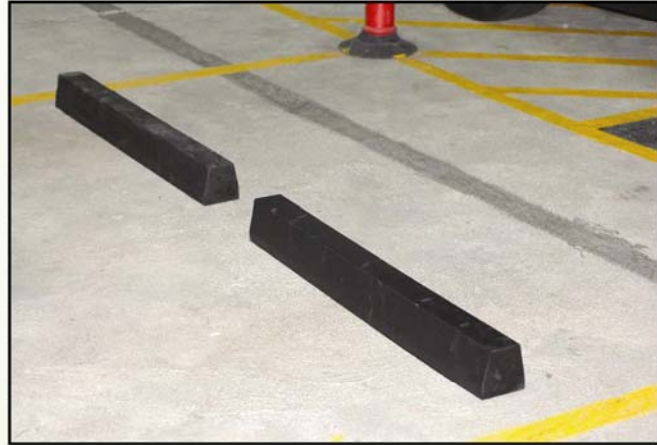

HINGS[®] Wheel StopperA solution to easy parking

Road & Carpark Safety Systems

Model : HINGS-HRE-030

Rubber : Natural Rubber
Width : 100 mm
High : 100 mm
Length : 500mm/1000mm
Fixing : 2 nos. M12 x 120mm Bolts
w/ "Hilti" HKD Anchor
Color : Black / Yellow
Loading : 40 Tonne

車輪定位 . 確保安全
Parking Block = Easy Parking

Job References

- Area 19, TCTL 5, Tung Chung Lantau.
- 861-871, Lai Chi Kok Road, Kowloon.
- Cyberport, Phase I
- Aldrich Bay Phase 3
- Pacific Place LG1

Installation Guide

For Car : 1200mm off from a rear parking line
: 200mm off from a side parking line
For Lorry : 3000mm off from a rear parking line
: 200mm off from a side parking line

HINGS[®] road & carpark safety systems include rubber speed reduction humps, rubber parking blocks, rubber car door guards, rubber corner guards and rubber wall guards....., tailor made of all rubber fenders are welcome.

興業牌 HINGS-HRE-030 汽車定位膠座以耐用之天然橡膠製成, 適合一般停車場或貨場使用, 安裝容易, 有 500mm 及 1000mm 之長度以供選擇, 存大量現貨. 除汽車定位膠外, 興業亦大量生產停車場用之各種安全用品, 包括路面減速膠座, 車門防撞膠, 車輪定位膠, 柱角防撞膠, 牆身防撞膠及貨台防撞膠等. . . . 另代客加工任何款式及膠料之防撞膠, 歡迎查詢選購。

Impact Rubber Specialist