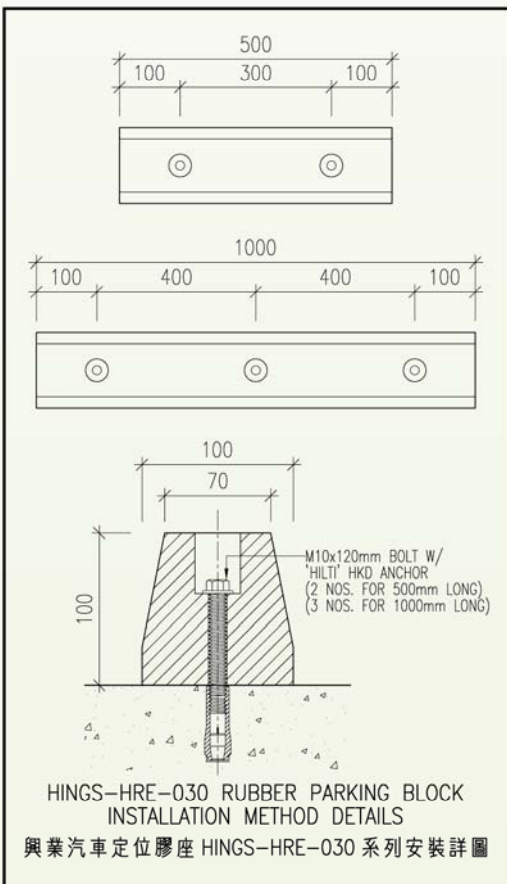

HINGS[®] Wheel StopperA solution to easy parking

Road & Carpark Safety Systems

Model : HINGS-HRE-030

Rubber : Natural Rubber
Width : 100 mm
High : 100 mm
Length : 500mm/1000mm
Fixing : 2 nos. M12 x 120mm Bolts
w/ "Hilti" HKD Anchor
Color : Black / Yellow
Loading : 40 Tonne

車輪定位 . 確保安全
Parking Block = Easy Parking

Job References

- Area 19, TCTL 5, Tung Chung Lantau.
- 861-871, Lai Chi Kok Road, Kowloon.
- Cyberport, Phase I
- Aldrich Bay Phase 3
- Pacific Place LG1

Installation Guide

For Car : 1200mm off from a rear parking line
: 200mm off from a side parking line
For Lorry : 3000mm off from a rear parking line
: 200mm off from a side parking line

HINGS[®] road & carpark safety systems include rubber speed reduction humps, rubber parking blocks, rubber car door guards, rubber corner guards and rubber wall guards....., tailor made of all rubber fenders are welcome.

興業牌 HINGS-HRE-030 汽車定位膠座以耐用之天然橡膠製成, 適合一般停車場或貨場使用, 安裝容易, 有 500mm 及 1000mm 之長度以供選擇, 存大量現貨. 除汽車定位膠外, 興業亦大量生產停車場用之各種安全用品, 包括路面減速膠座, 車門防撞膠, 車輪定位膠, 柱角防撞膠, 牆身防撞膠及貨台防撞膠等. . . . 另代客加工任何款式及膠料之防撞膠, 歡迎查詢選購。

Impact Rubber Specialist