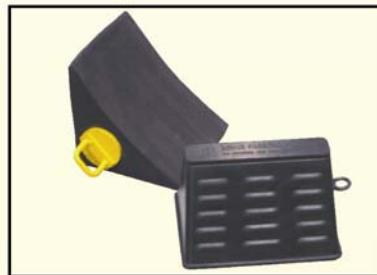

# HINGS<sup>®</sup> Wheel Chocks . . . . . A solution to safe parking

Road & Carpark Safety Systems

## Model : HINGS-HRE-032

Rubber : Natural Rubber  
Width : 200 mm  
High : 150 mm  
Length : 250mm  
Color : Black / Yellow  
Loading : 40 Ton

## Model : HINGS-HRE-040 (With easy carrying handle)

Rubber : Natural Rubber  
Width : 200 mm  
High : 200 mm  
Length : 220mm  
Color : Black / Yellow  
Loading : 40 Ton

車輪定位 . 確保安全

Wheel Chocks = Safe Park

**HINGS<sup>®</sup>** road & carpark safety systems include rubber speed reduction humps, rubber parking blocks, rubber car door guards, rubber corner guards and rubber wall guards....., tailor made of all rubber fenders are welcome.