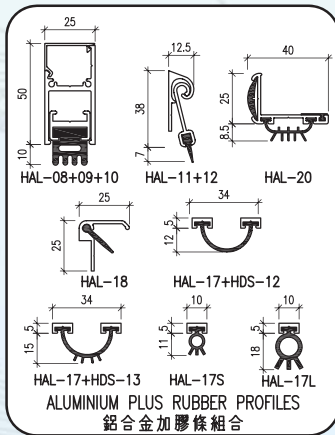

興業門密封條系列 Hings Door Sealing Systems

- 防水
- 防漏
- 防凍
- 隔熱
- 隔音
- 防塵
- 防虫
- 防煙
- 遮光
- 耐火

- Waterproof
- Stormproof
- Coldproof
- Heatproof
- Soundproof