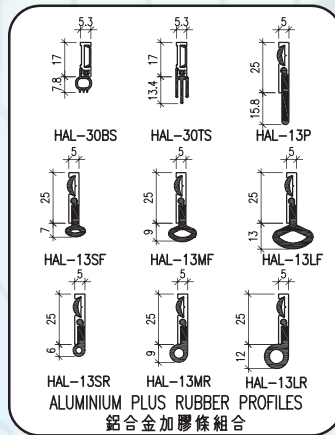

興業門密封條系列 Hings Door Sealing Systems

- 防水
- 防漏
- 防凍
- 隔熱
- 隔音
- 防塵
- 防虫
- 防煙
- 遮光
- 耐火

- Waterproof
- Stormproof
- Coldproof
- Heatproof
- Soundproof