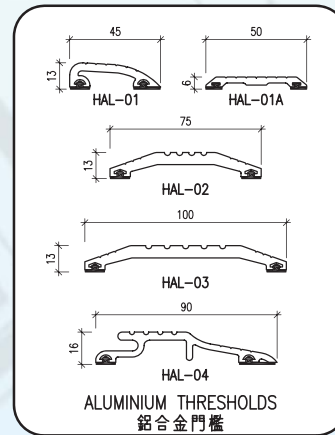

興業門密封條系列 Hings Door Sealing Systems

- 防水
- 防漏
- 防凍
- 隔熱
- 隔音
- 防塵
- 防虫
- 防煙
- 遮光
- 耐火

- Waterproof
- Stormproof
- Coldproof
- Heatproof
- Soundproof